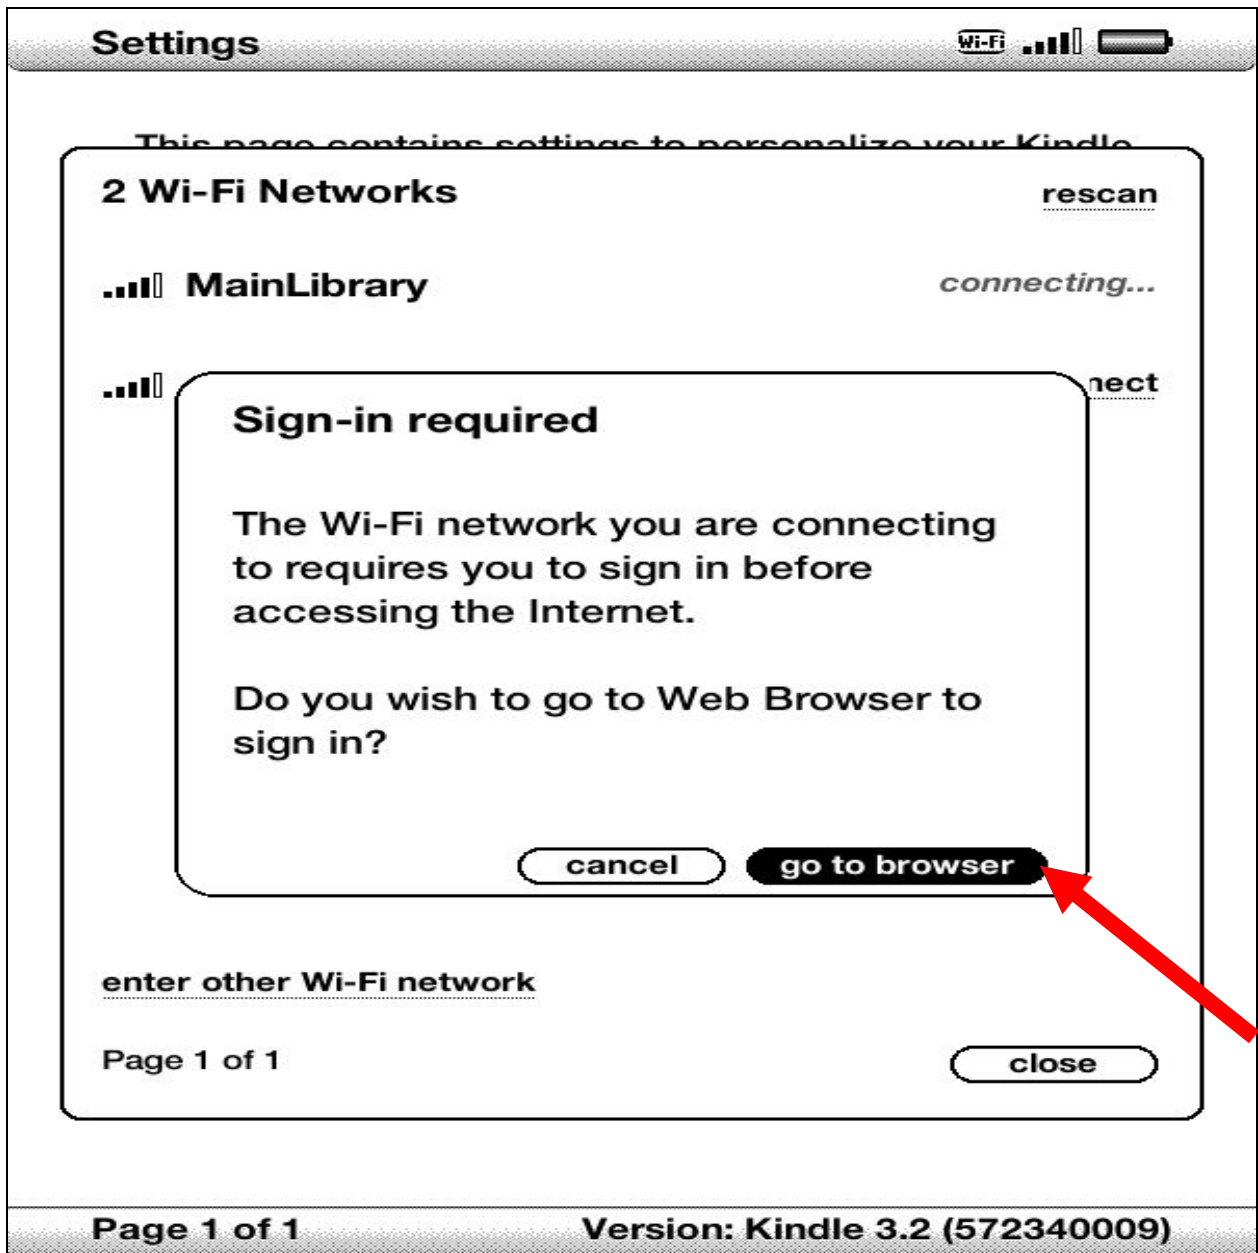

1. Press the Home button and then press the Menu button.

2. Navigate to “Settings” by moving the 5-way controller down, then press the 5-way controller to select.

3. Select “*view*” next to “Wi-Fi Settings” to display a list of detected Wi-Fi networks. You may have to wait a moment as your Kindle detects networks in range. Kindle automatically scans for available Wi-Fi networks at periodic intervals.

4. A list of wireless networks will be displayed. These are all the networks that are within range of your Kindle. Navigate to the network that displays the **Library's Name** by moving the 5-way controller down, then press the 5-way controller to select. (Ex. "MainLibrary")

NOTE: To rescan for available networks at any time, select "rescan."

5. The Kindle will now attempt to connect to the network as shown below.

6. When finished, Kindle will display the screen shown below. Use the 5-way controller to select “go to browser”.