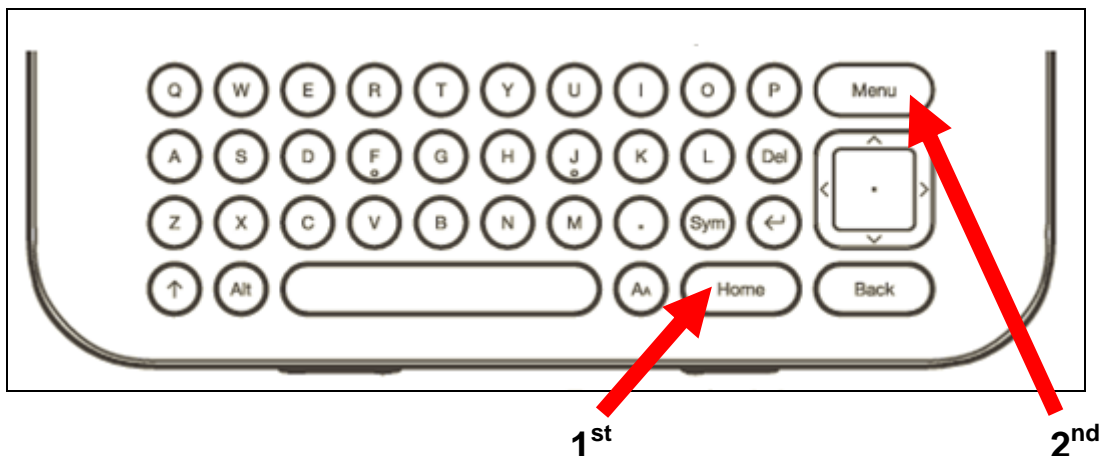

1. Press the Home button and then press the Menu button.