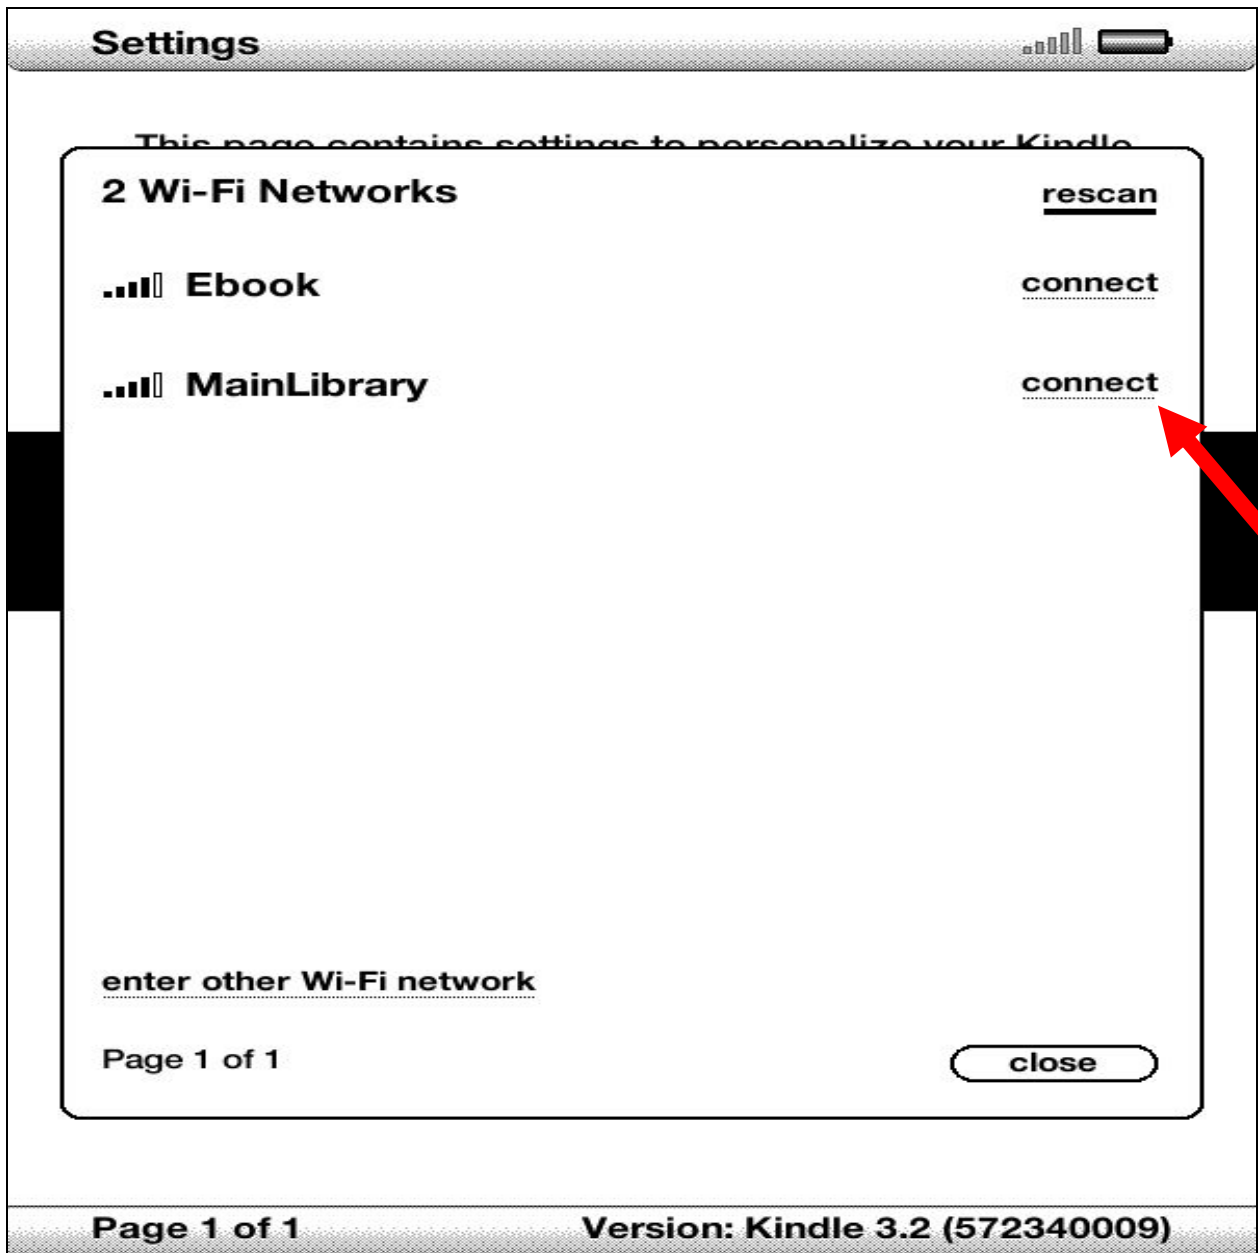

The following section describes in detail how to connect to a wireless network using the **keyboard and 5-way controller buttons** on the Kindle. This document presumes that you have the appropriate permissions on your Kindle to setup a wireless connection. NOTE: Kindle may have additional security features that may periodically ask you if you want to continue making changes during the wireless setup process.

1. Press the Home button and then press the Menu button.

2. Navigate to “Settings” by moving the 5-way controller down, then press the 5-way controller to select.

3. Select “*view*” next to “Wi-Fi Settings” to display a list of detected Wi-Fi networks. You may have to wait a moment as your Kindle detects networks in range. Kindle automatically scans for available Wi-Fi networks at periodic intervals.

4. A list of wireless networks will be displayed. These are all the networks that are within range of your Kindle. Navigate to the network that displays the **Library's Name** by moving the 5-way controller down, then press the 5-way controller to select. (Ex. "MainLibrary")