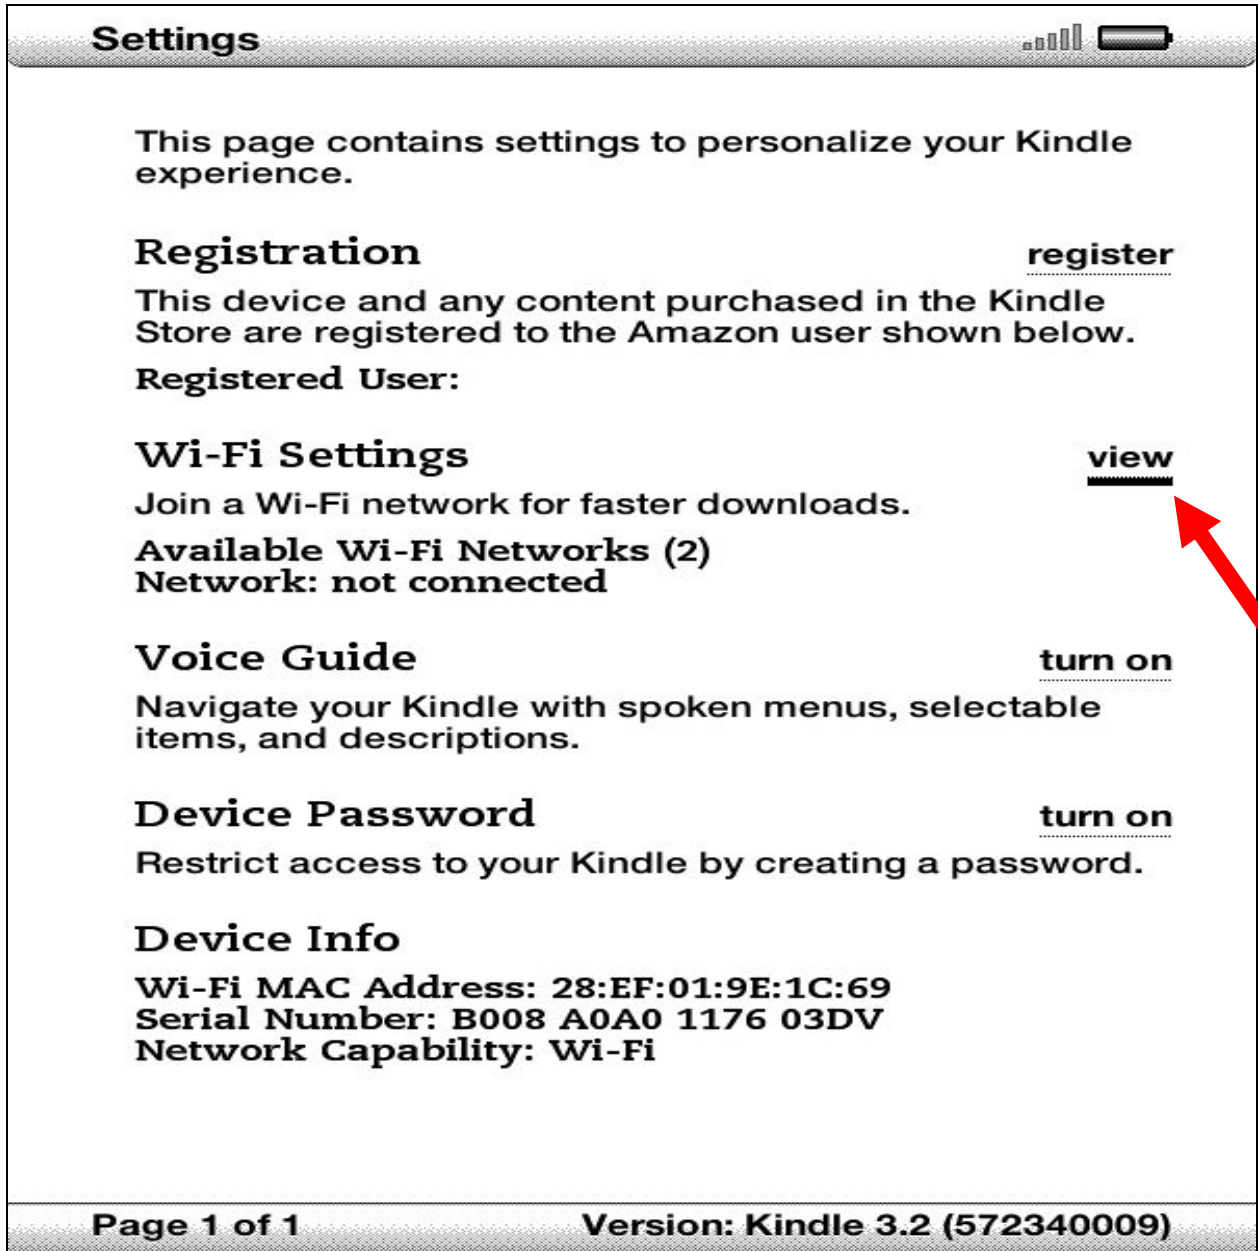

The following section describes in detail how to connect to a wireless network using the **keyboard and 5-way controller buttons** on the Kindle. This document presumes that you have the appropriate permissions on your Kindle to setup a wireless connection. NOTE: Kindle may have additional security features that may periodically ask you if you want to continue making changes during the wireless setup process.

1. Press the Home button and then press the Menu button.

2. Navigate to “Settings” by moving the 5-way controller down, then press the 5-way controller to select.

3. Select “*view*” next to “Wi-Fi Settings” to display a list of detected Wi-Fi networks. You may have to wait a moment as your Kindle detects networks in range. Kindle automatically scans for available Wi-Fi networks at periodic intervals.