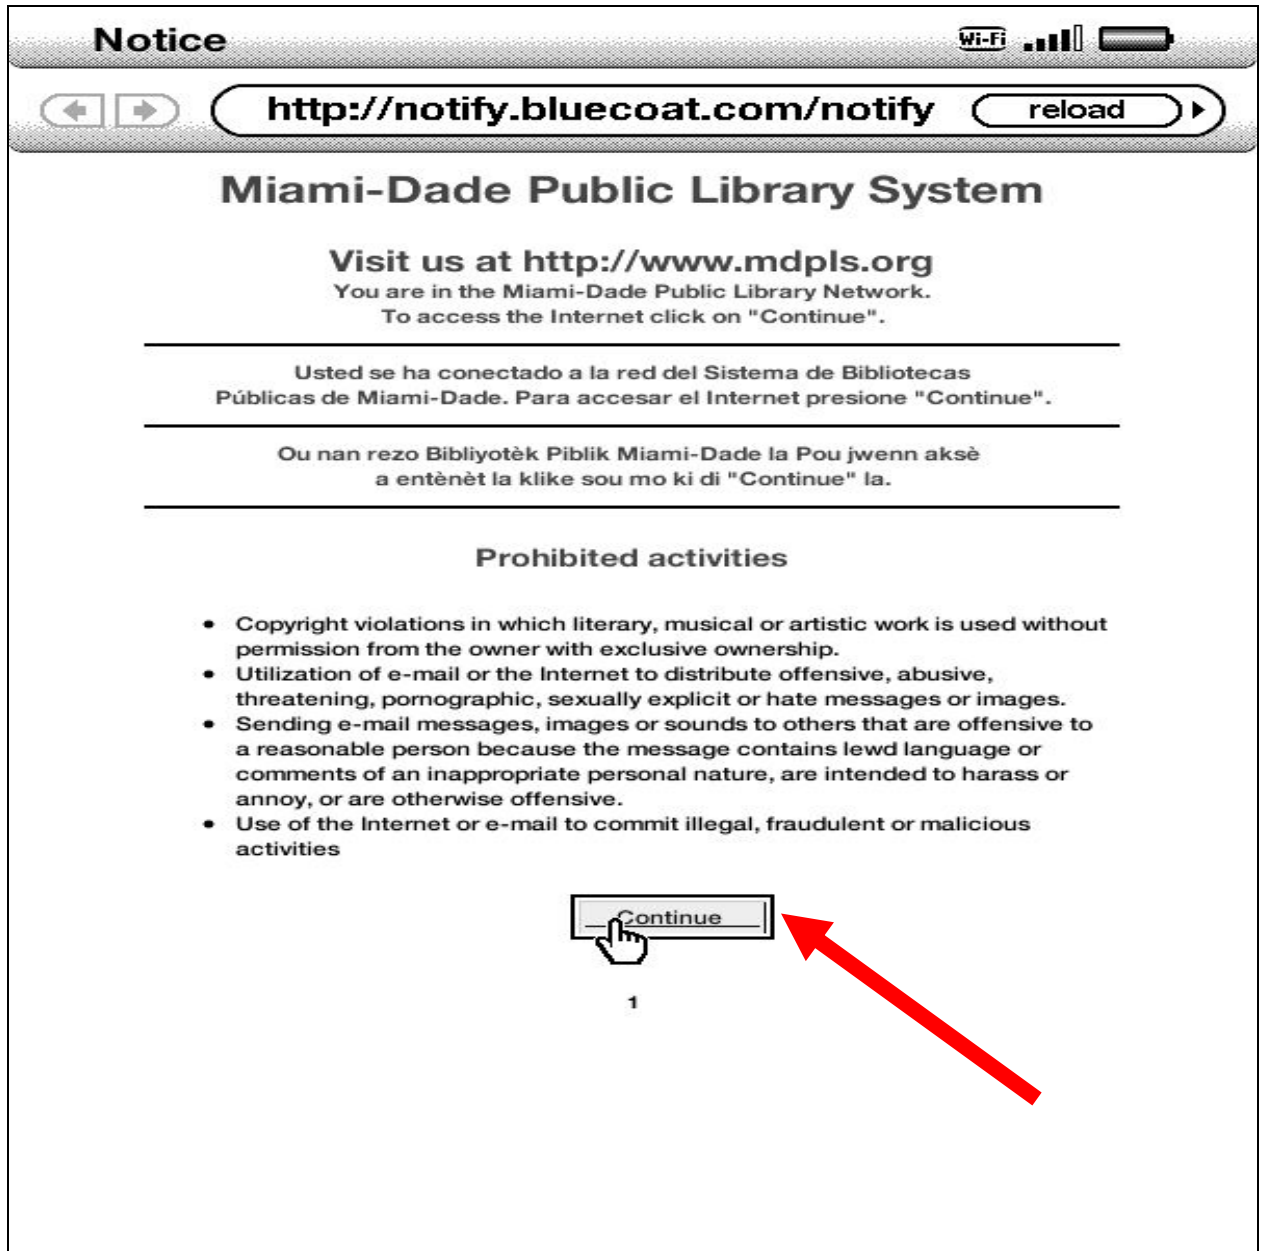

7. You will be directed to the page shown below:

Use the 5-way controller to select **Continue** to access the Internet.