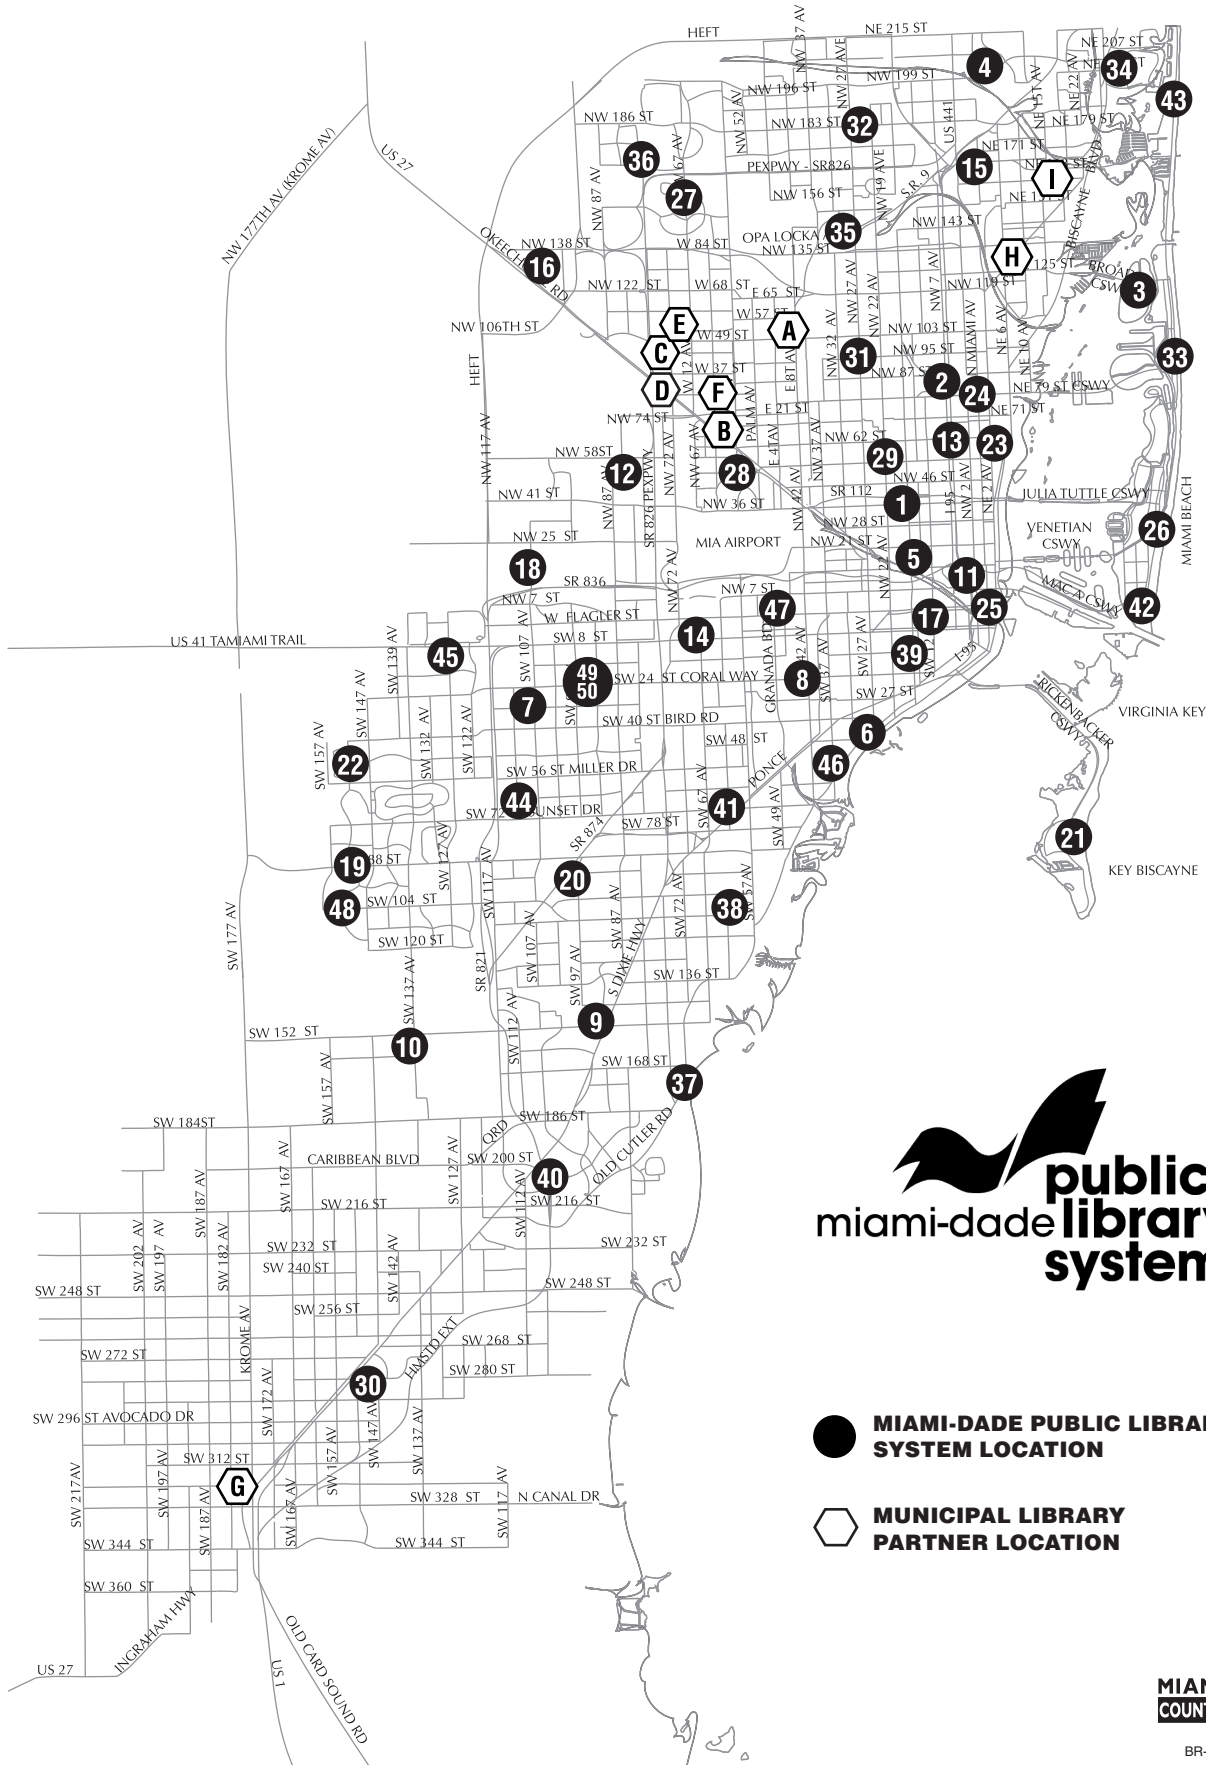

G. CYBRARIUM

80 West Mowry Drive • 305-224-4410

NORTH MIAMI

H. NORTH MIAMI PUBLIC LIBRARY

835 NE 132 Street • 305-891-5535

NORTH MIAMI BEACH

I. NORTH MIAMI BEACH PUBLIC LIBRARY

1601 NE 164 Street • 305-948-2970

MIAMI-DADE PUBLIC LIBRARY SYSTEM & Municipal Library Partners Branch Locations

-  **MIAMI-DADE PUBLIC LIBRARY SYSTEM LOCATION**
-  **MUNICIPAL LIBRARY PARTNER LOCATION**