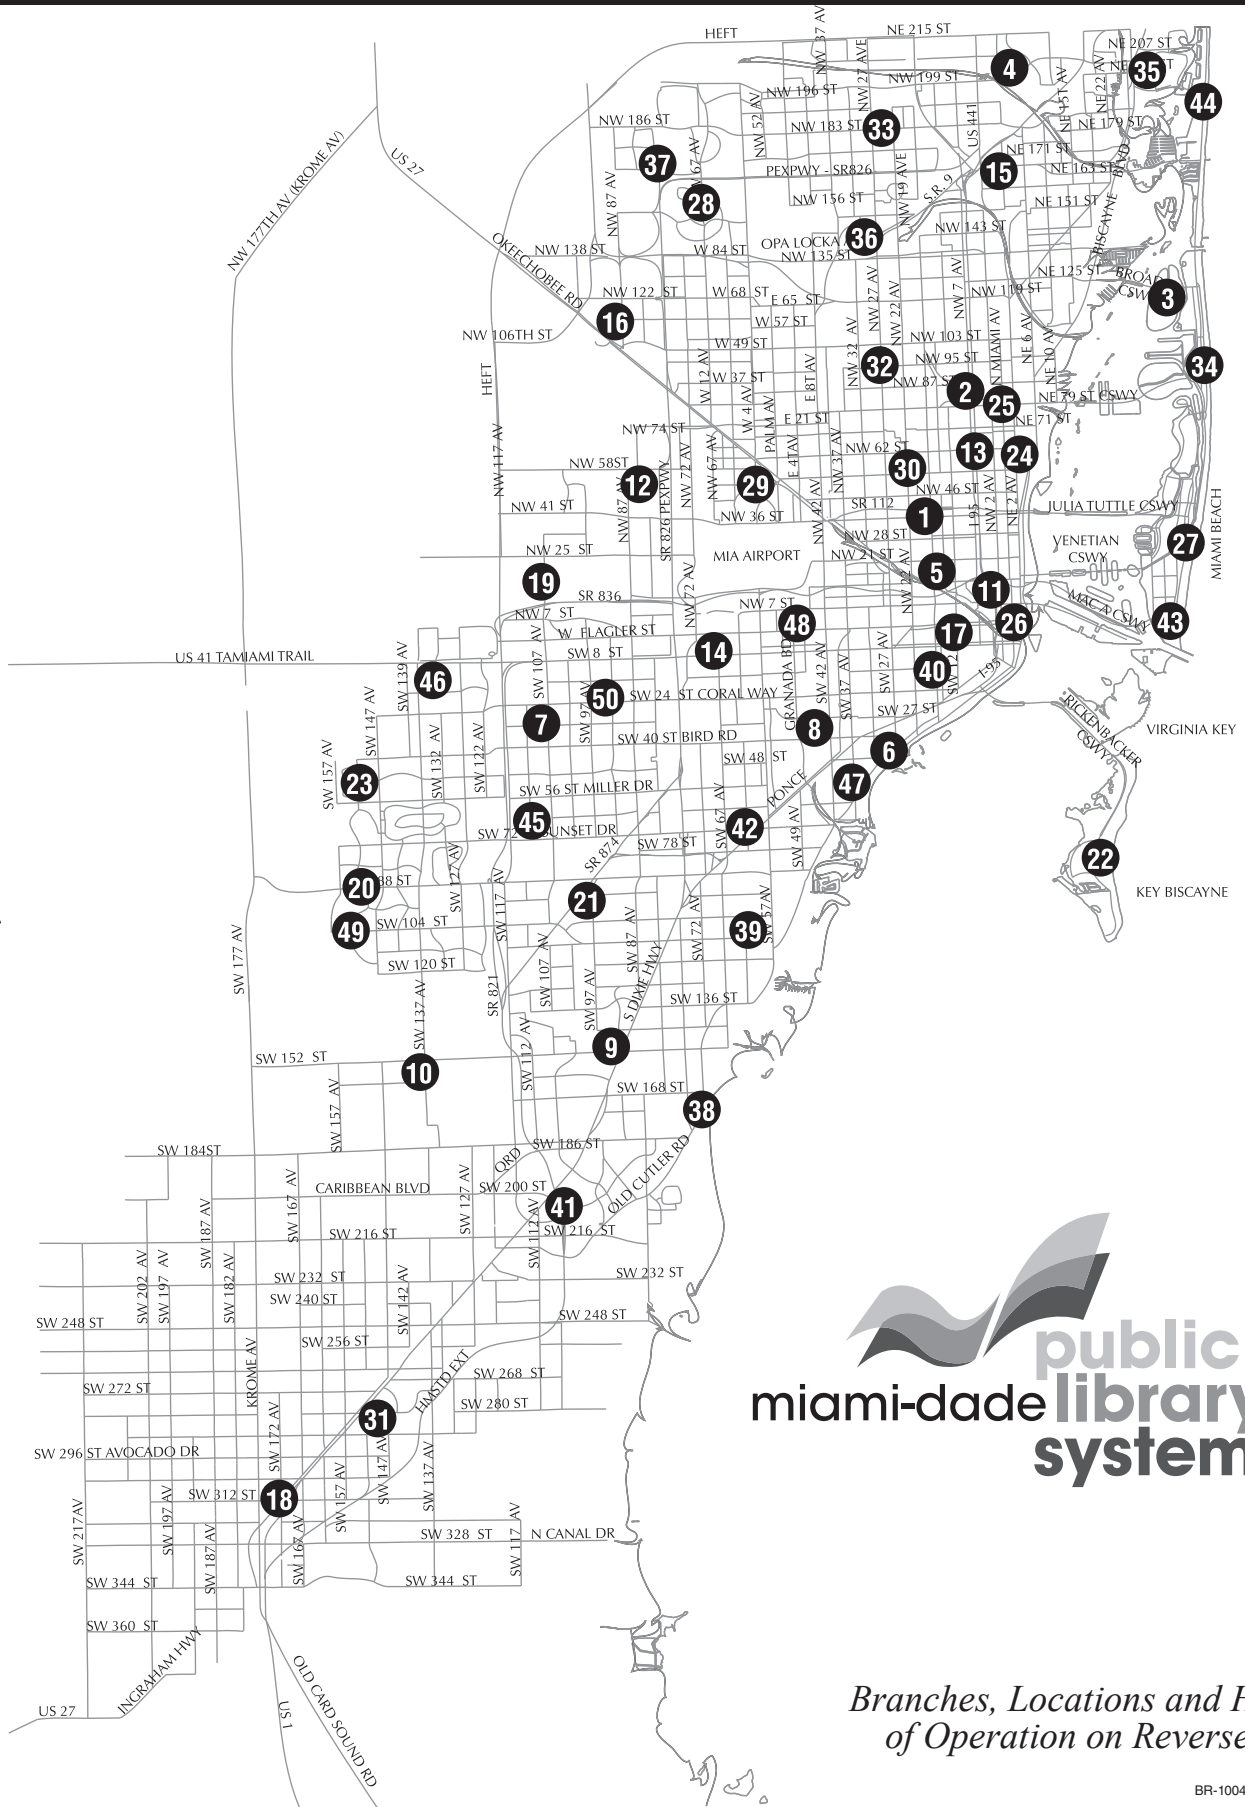

## Branch Locations

MIAMI-DADE  
COUNTY

**public  
miami-dade library  
system**

*Branches, Locations and Hours  
of Operation on Reverse Side*