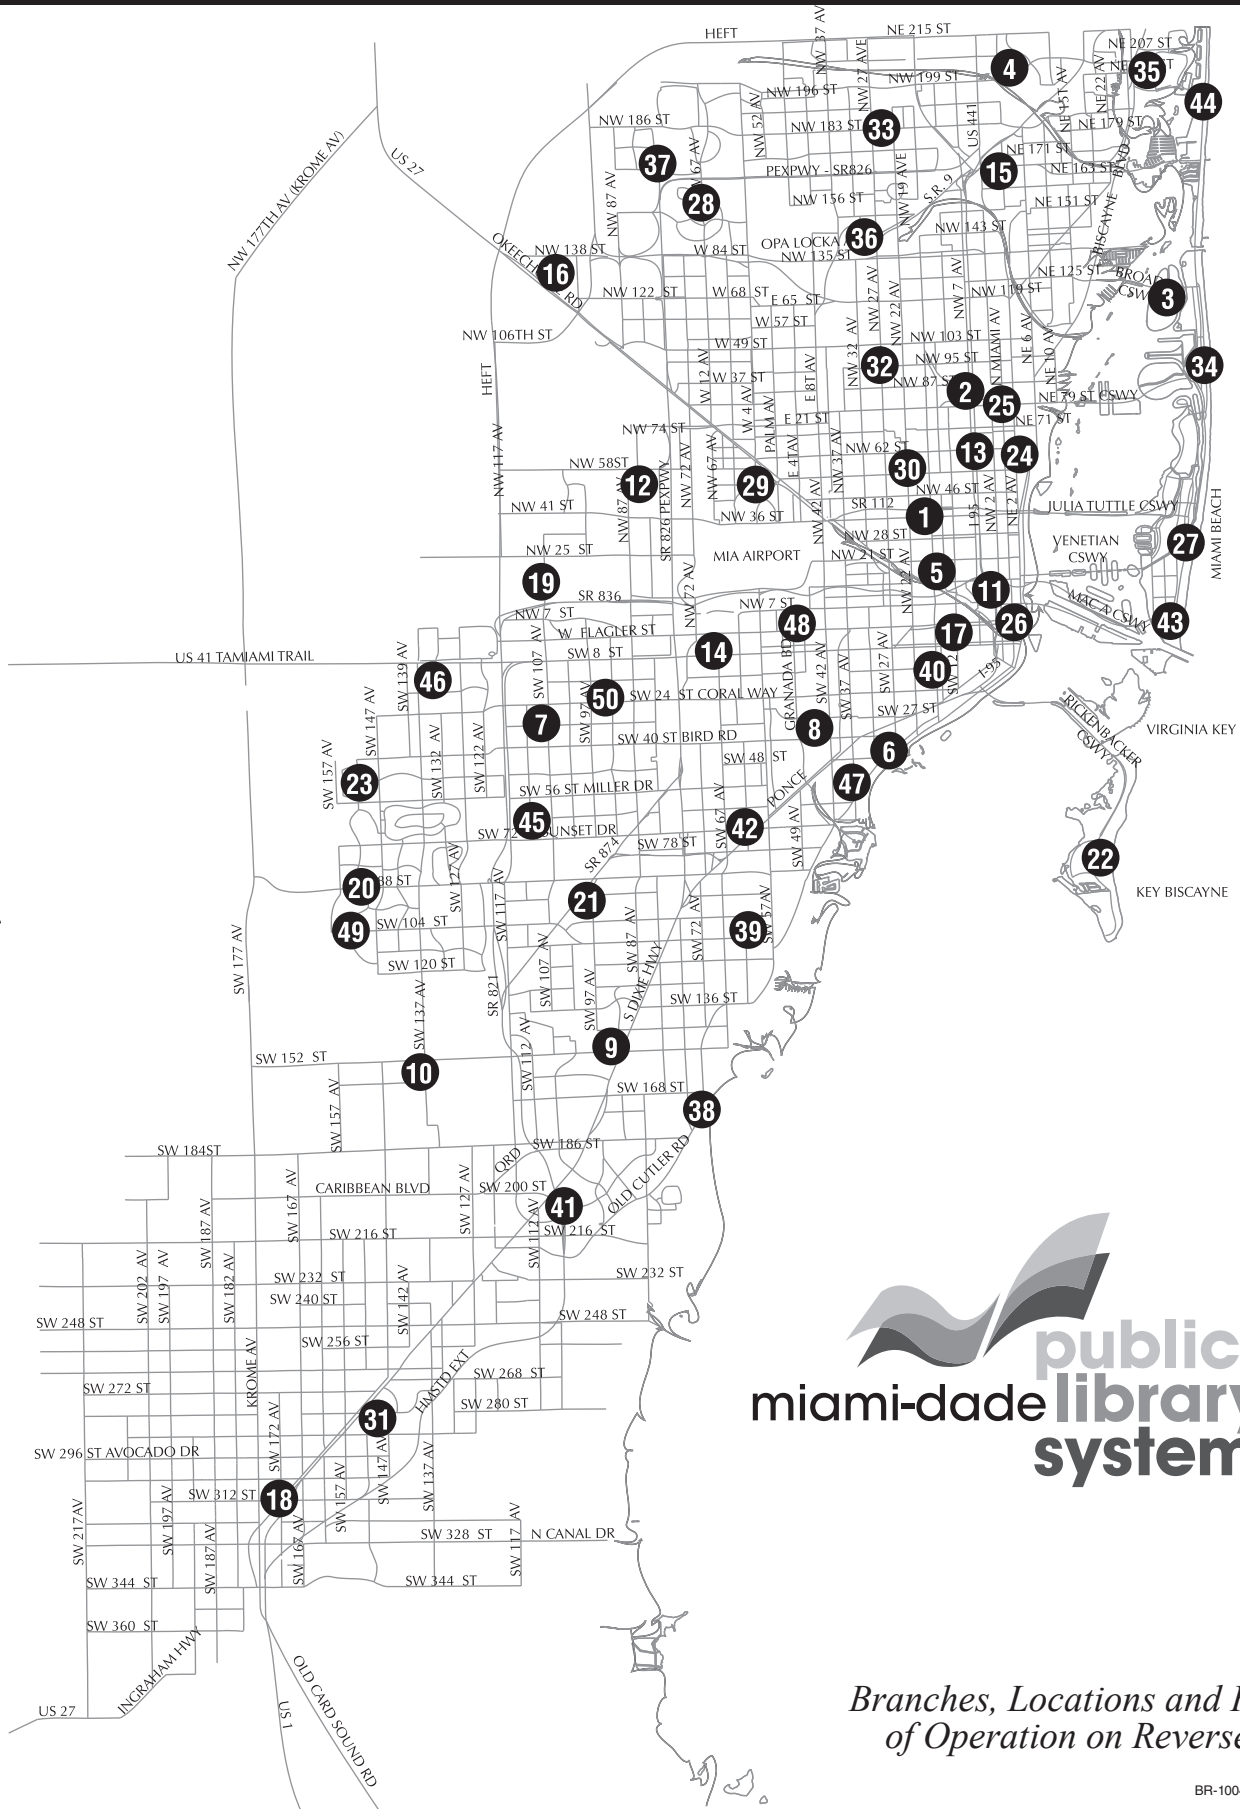

## Branch Locations

MIAMI-DADE  
COUNTY

public  
miami-dade library  
system

*Branches, Locations and Hours  
of Operation on Reverse Side*